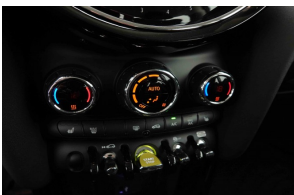

## Major equipment

- 2X4
- Airbag(s)
- Alloy wheels
- rainsensing wipers
- Tripcomputer
- Cruise control
- Power heated mirrors
- Isofix
- Metallic
- Parking sensors
- Remote Radio
- Immobilizer
- USB or AUX
- LED Daytime running lights
- Lane change warning
- Auto dimming mirror
- Voice command
- Carplay
- ABS
- Automatic Airconditioning
- automatic headlights
- Bluetooth
- Remote locking
- Power Windows
- ESP
- Leather Steeringwheel
- Satnav
- GPS via Carplay
- Radio
- Traction Control
- Heated seats
- LED headlights
- Traffic sign recognition
- DAB Radio
- Touchscreen
- Passive Park Assist

## Technical features

- 0 cc ELEKTRISCH
- Power: 135 kw / 184 pk
- Gearbox: Automatic
- STADSWAGEN
- CO<sup>2</sup> emission: 0g/km - Euroclass: AX
- ID: 2654026 - Chassisnummer: 2U07276
- Exterior color: ZILVER - Melting Silver