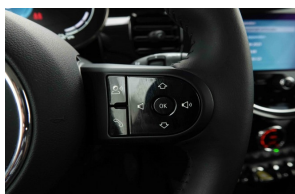

## Major equipment

- 2X4
- Airbag(s)
- Alloy wheels
- rainsensing wipers
- Tripcomputer
- Cruise control
- Power heated mirrors
- Isofix
- Metallic
- Parking sensors
- Remote Radio
- Immobilizer
- USB or AUX
- LED Daytime running lights
- Lane change warning
- Auto dimming mirror
- Voice command
- Carplay
- ABS
- Automatic Airconditioning
- automatic headlights
- Bluetooth
- Remote locking
- Power Windows
- ESP
- Leather Steeringwheel
- Satnav
- GPS via Carplay
- Radio
- Traction Control
- Heated seats
- LED headlights
- Traffic sign recognition
- DAB Radio
- Touchscreen
- Passive Park Assist

## Technical features

- 0 cc ELEKTRISCH
- Power: 135 kw / 184 pk
- Gearbox: Automatic
- STADSWAGEN
- CO<sup>2</sup> emission: 0g/km - Euroclass: AX
- ID: 2654026 - Chassisnummer: 2U07276
- Exterior color: ZILVER - Melting Silver